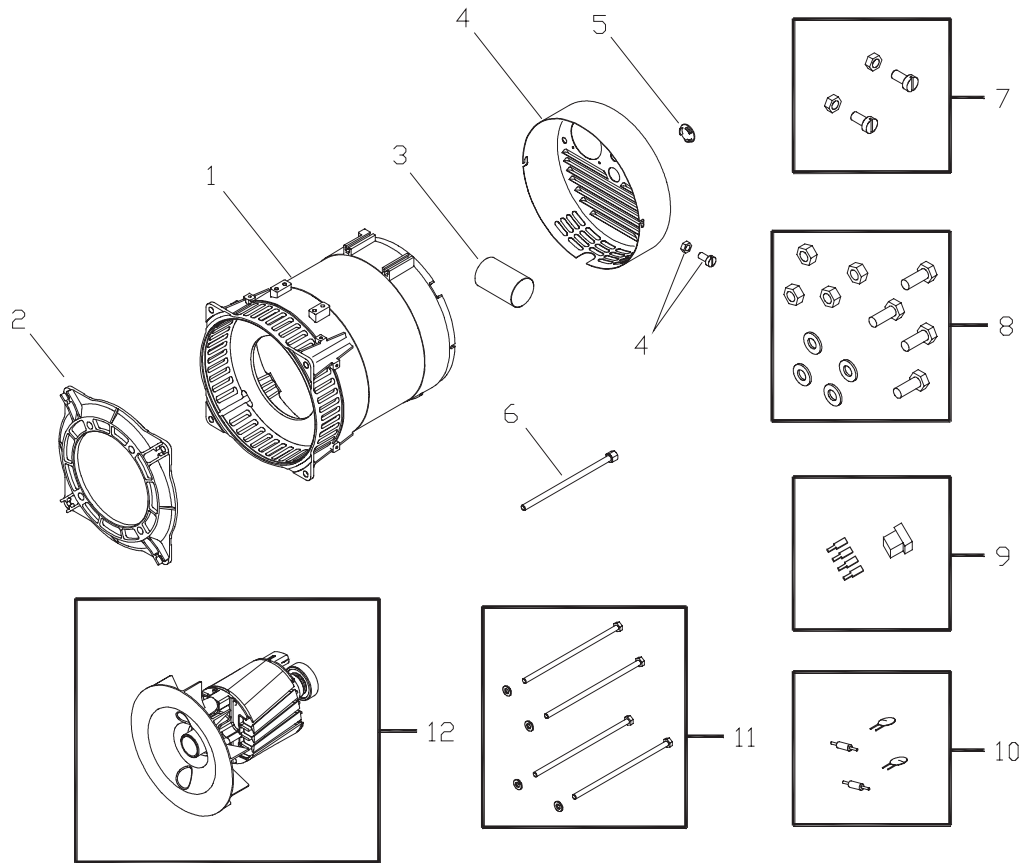

EXPLODED VIEW AND PARTS LIST - ALTERNATOR

Item	Part #	Description
1	194581GS	ASSY, Stator
2	194364GS	FLANGE, Interchangeable
3	194586GS	CAPACITOR
4	194587GS	KIT, Terminal Box Lid w/ Hardware
5	194366GS	CAP, Securing Stud
6	194365GS	STUD, Securing
7	194584GS	KIT, Terminal Lid Hardware
8	194583GS	KIT, Flange Hardware
9	194580GS	KIT, Connector
10	194579GS	KIT, Electronics
11	194582GS	KIT, Stator Hardware
12	194585GS	ASSY, Rotor